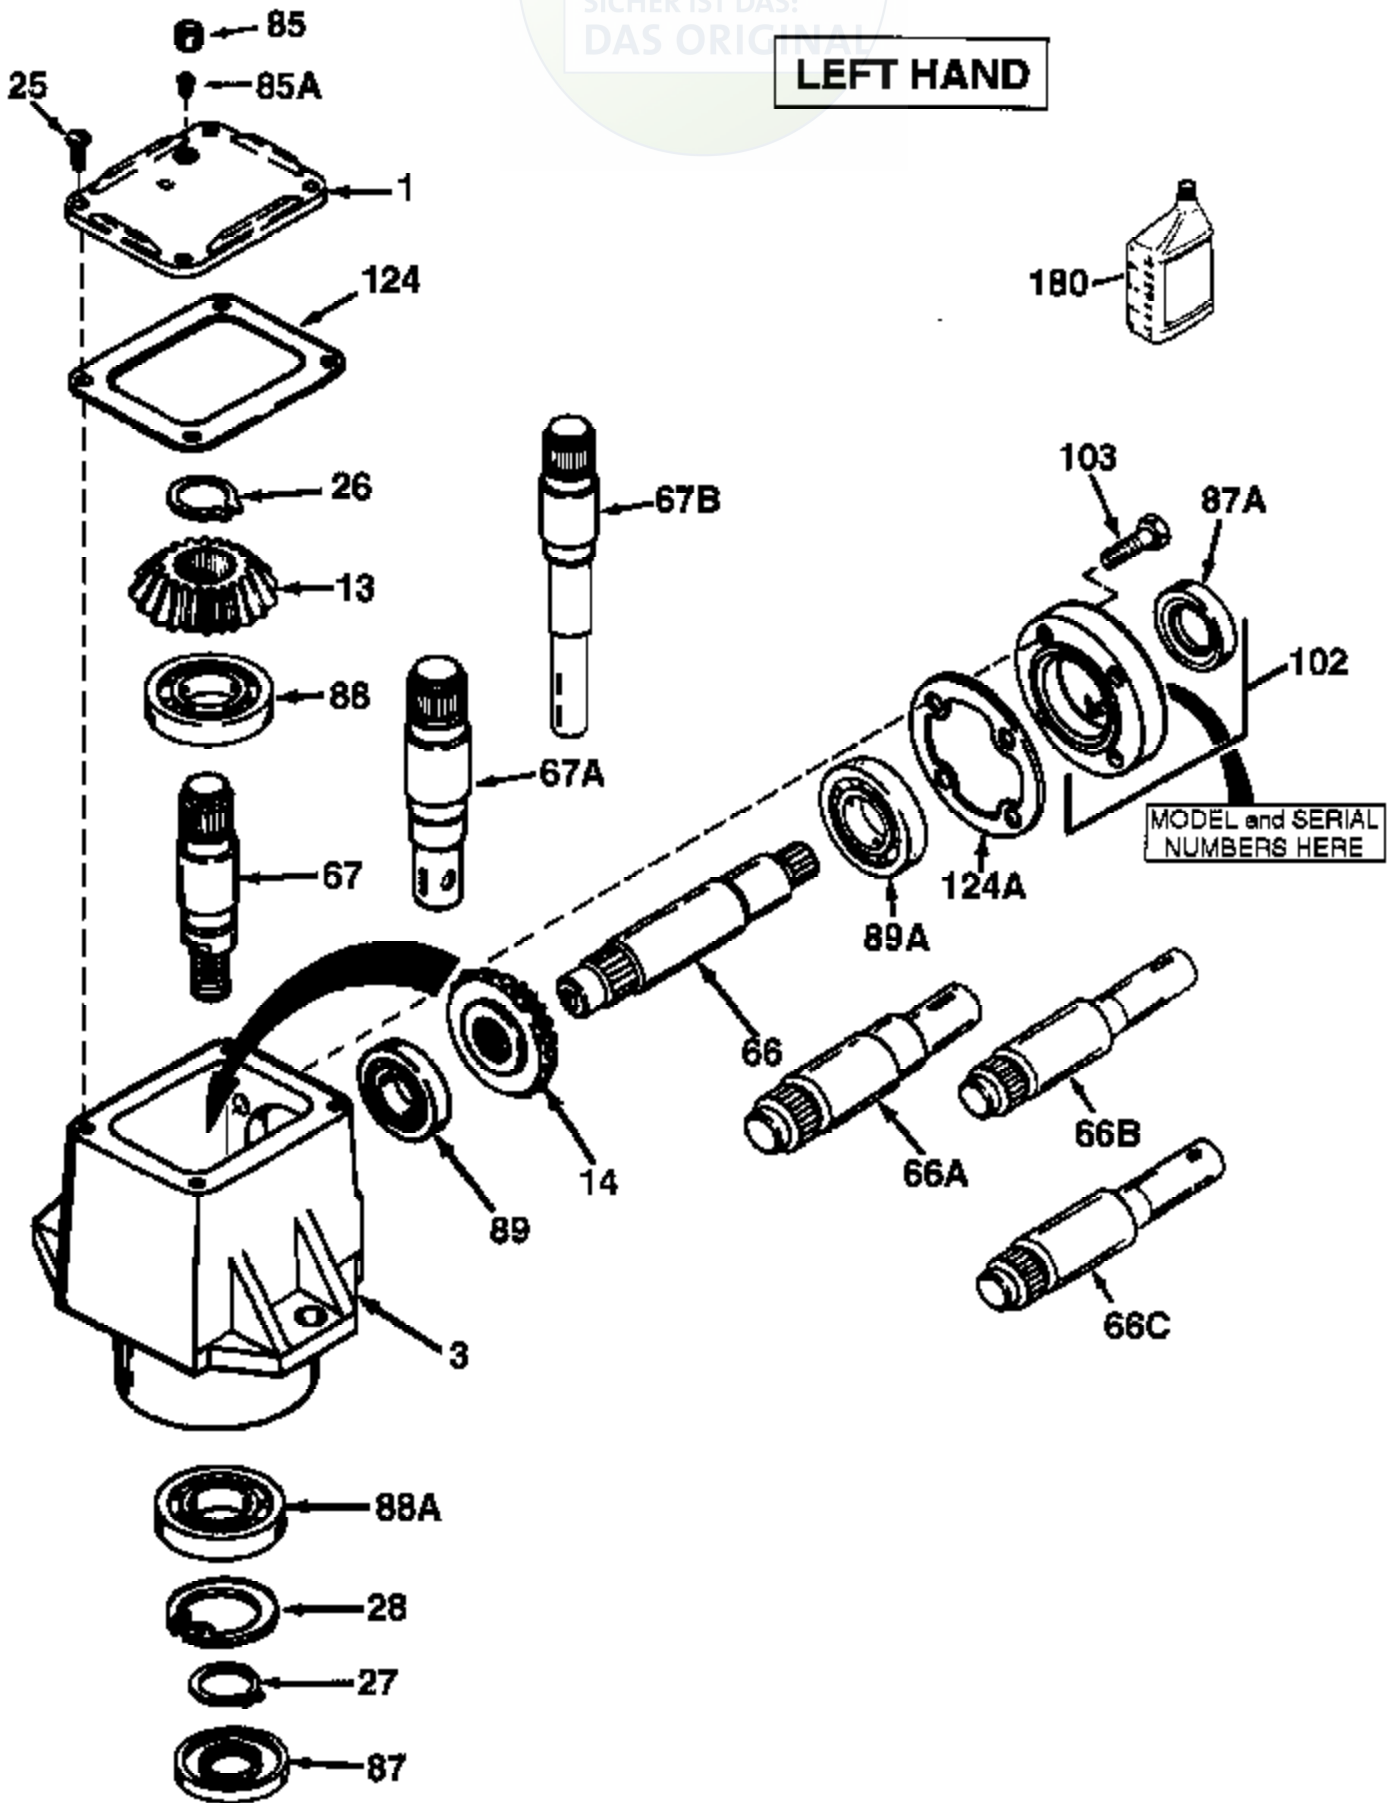

JOIST

SICHER IST DAS:
DAS ORIGINAL

LEFT HAND

Ref #	Part Number	Qty	Description
1	772067	1	Right Angle Drive Head Cover
3	770026A	1	Right Angle Drive Housing
13	778101A	1	Miter Gear (17 teeth-steel)
14	778101A	1	Miter Gear (17 teeth-steel)
25	792025	4	Screw, 10-24 x 1/2"
26	788018	1	Retaining Ring
27	788019	1	Retaining Ring
66	776041A	1	Input Pinion Shaft (4-31/64" long)
67B	776095	1	Output Shaft (3-31/32" long)
85	792039	1	Pipe Plug, 1/8-27
87A	788031	1	Oil Seal 7/8"
87	788029	1	Oil Seal 7/8"
88	780034	1000-1600-068	Ball Bearing 7/8" ID
89	780024	Peerless	Ball Bearing 3/4" ID
102	786029	1	Retainer Cap & Seal (Incl. 87A & 103)
103	792026	4	Bolt, 1/4-20 x 7/8"
124A	788030B	1	Retainer Gasket
124	788028	1	Gasket
180	730229A	1	Gear Oil 80W90